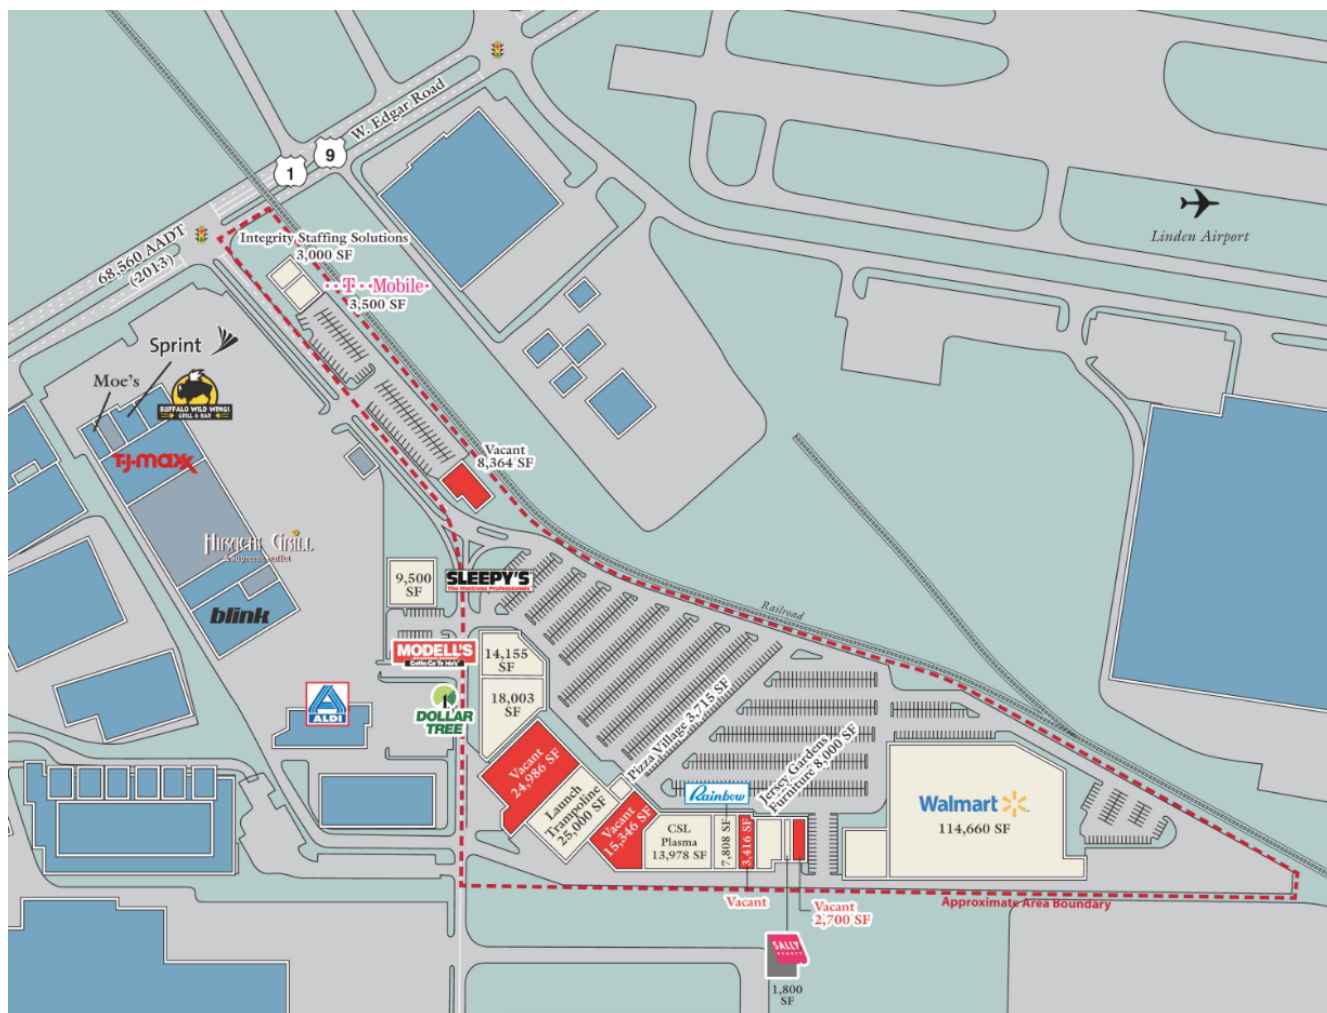

# LINDEN PLAZA

Linden, New Jersey

- Linden Plaza is a community center that is located at 1601 West Edgar Road (Route 1&9) in Linden, New Jersey.
- Anchor tenants include Wal-Mart, Launch Trampoline, Dollar Tree, and Modell's.
- Current availabilities include: 2,700sf, 8,364sf out parcel, 24,986sf, 15,346sf, and 3,416sf